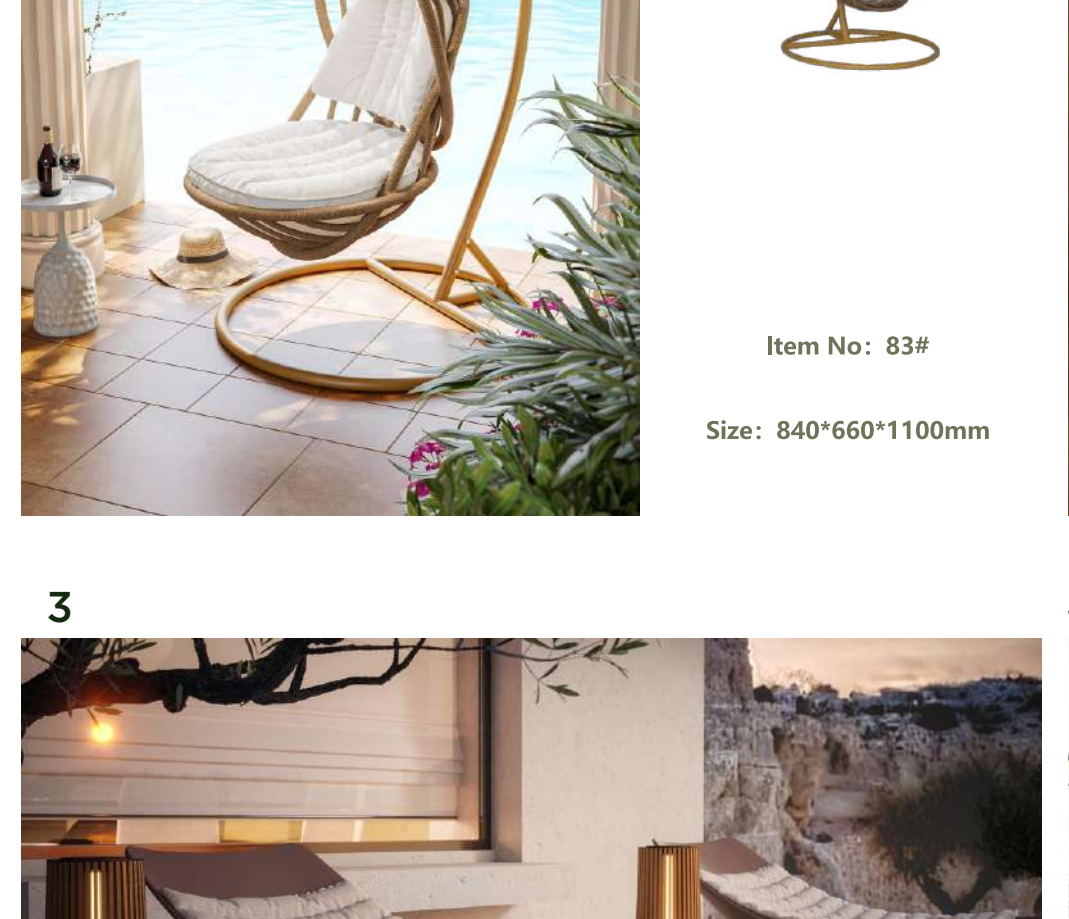

GARDEN

SWING CHAIR & HANGING CHAIR & LOUNGE CHAIR

Item No: 83#
Size: 840*660*1100mm

Item No: 58#
Size: 1640*1410*2250mm

Item No: S-016
Size: 1930*700*426mm

Item No: Y036
DECK CHAIR, 810*710*1010CM

Item No: Y331
DECK CHAIR, 1020*710*1010CM