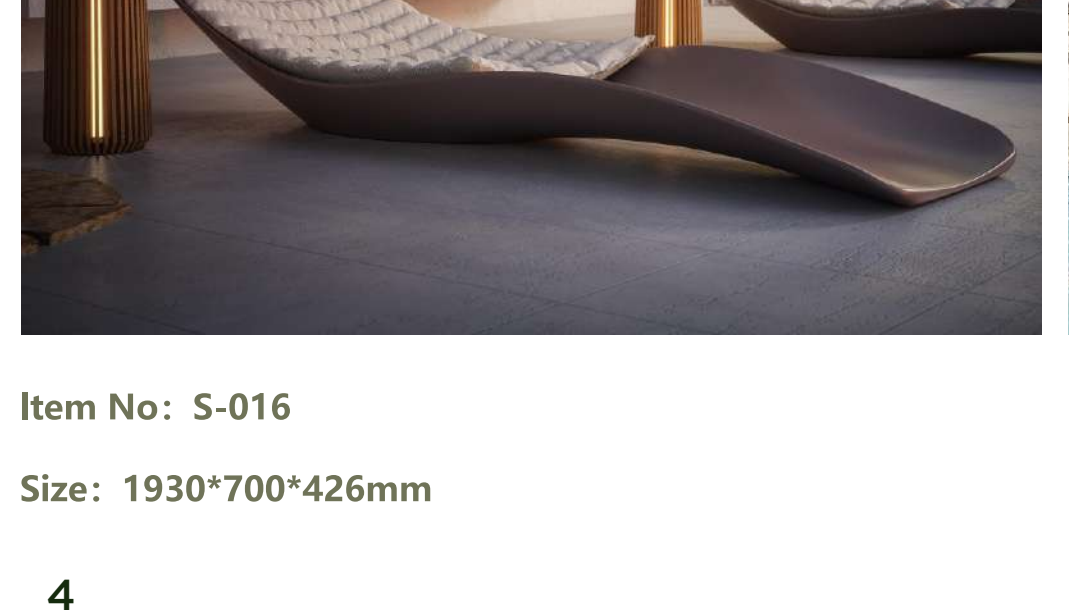

Item No: Y332
DECK CHAIR, 1020*710*1010CM

Item No: Y331
DECK CHAIR, 1020*710*1010CM