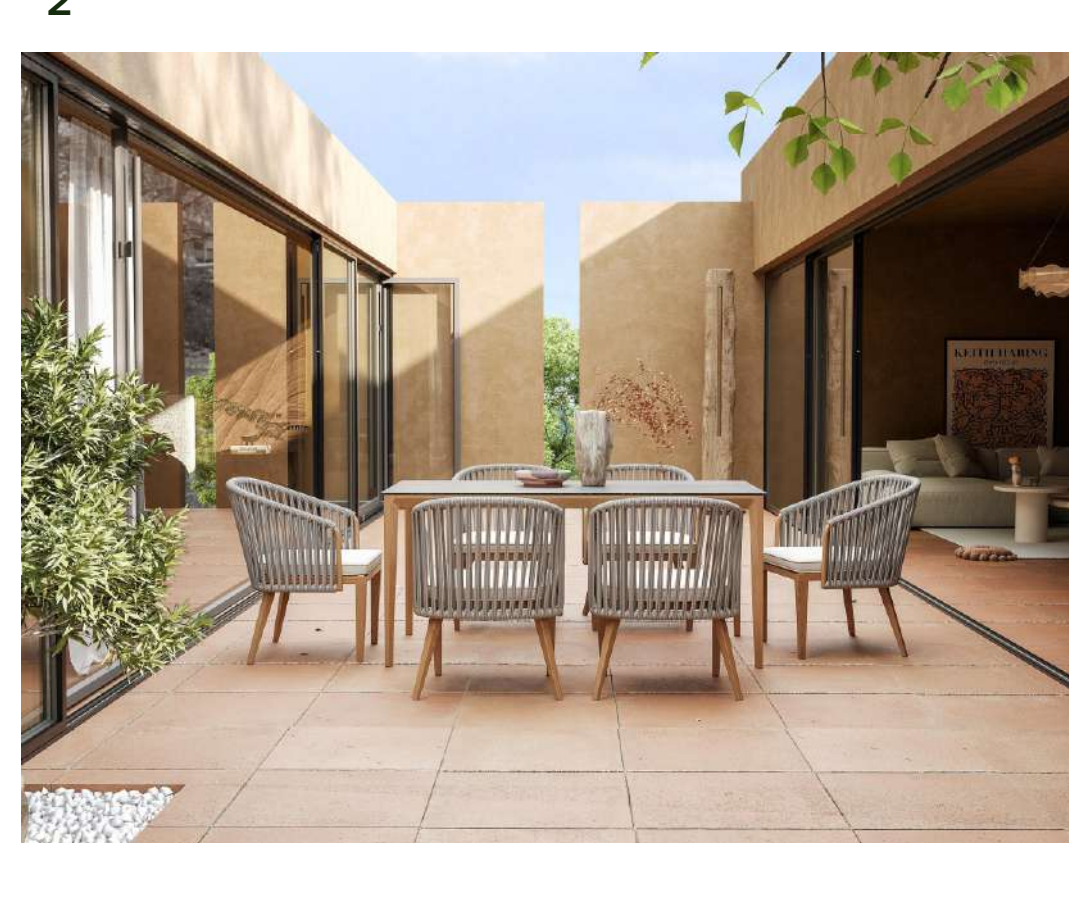

- Item No: 2262DT
  Size: 1600*800*735mm
- Item No: 2262C
  Size: 600*627*765mm