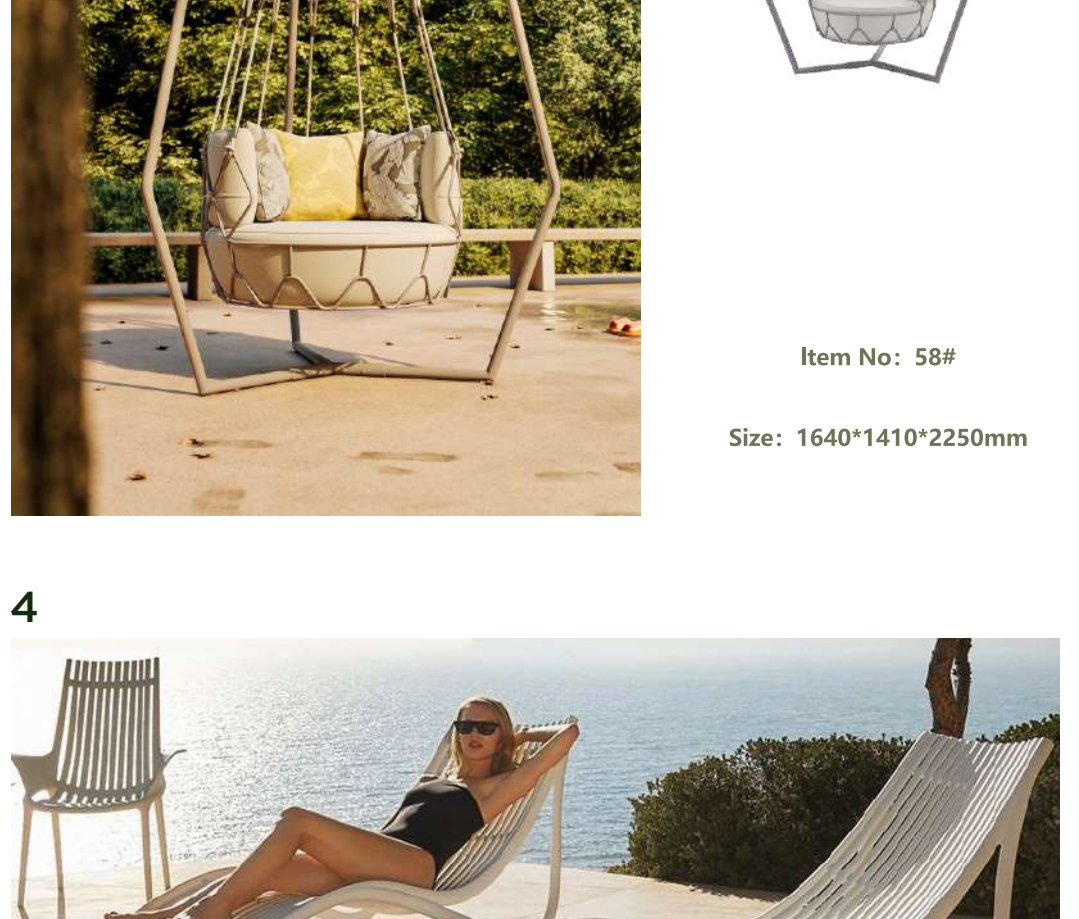

- Item No: 2262C
Size: 745*730*865mm
- Item No: 2260DT
Size: ø800*715mm

GARDEN

BAR TABLE SET

- Item No: 2360BT
Size: ø600*985mm
- Item No: 2360BC
Size: 600*555*1150mm

- Item No: 2360BT
Size: ø600*985mm
- Item No: 2375BC
Size: 580*530*990mm

GARDEN

SWING CHAIR & HANGING CHAIR & LOUNGE CHAIR

Item No: 83#
Size: 840*660*1100mm

Item No: 58#
Size: 1640*1410*2250mm

Item No: S-016
Size: 1930*700*426mm

Item No: Y036
DECK CHAIR, 810*710*1010CM

Item No: Y331
DECK CHAIR, 1020*710*1010CM

Item No: Y332
DECK CHAIR, 1020*710*1010CM

Item No: Y333
DECK CHAIR, 1010*710*1010CM

Item No: Y335
DECK CHAIR, 1010*710*1010CM

SOFA

1

型号: SF30019B
尺寸:

2

型号: SF30020
尺寸: